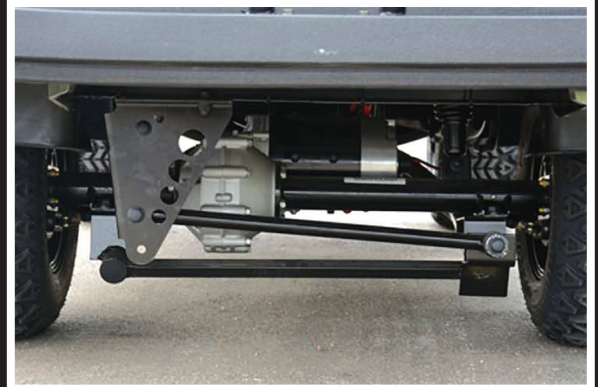

CatawbaIslandCarts.com

419.573.6225

111 SE Catawba Road
Port Clinton, OH 43452