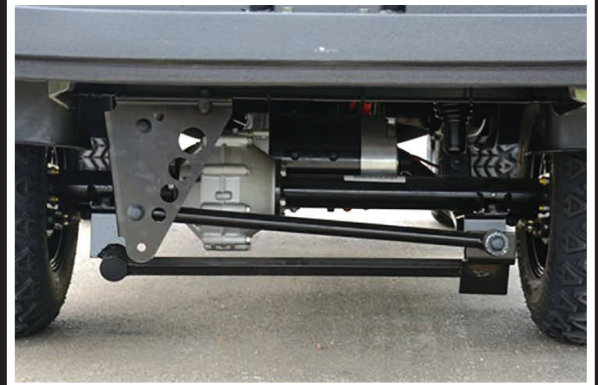

CatawbaIslandCarts.com

419.573.6225

111 SE Catawba Road
Port Clinton, OH 43452